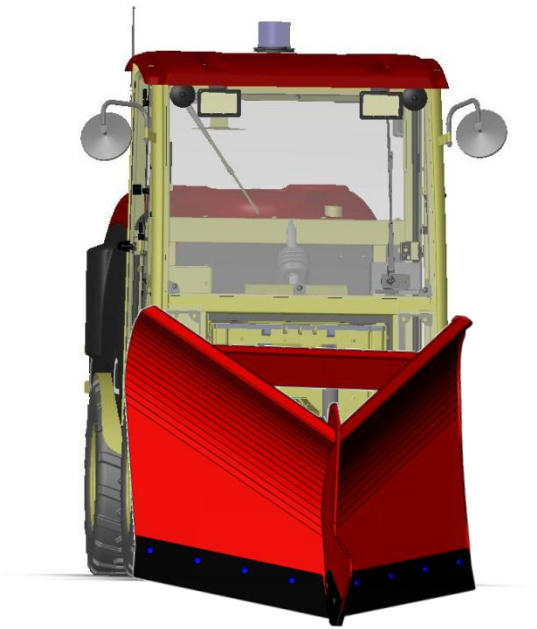

MacLean Fixed V Plow	
Model	MXVB48
Width @ Cutting Edge	49"
Height @ Wing Tips	38"
Cutting Edge Composition	AR400
Approx. Weight	350lbs

Features
• Designed to maximize maneuverability around curbs and sewer covers   • Incorporated bullnose to improve floatation and guard against plow damage   • Float mechanism to allow for ground contour   • Replaceable AR400 cutting edges   • 2 adjustable skid shoes

Applications
• Sidewalk Snow Plowing

Requirements
○ MV as Equipped